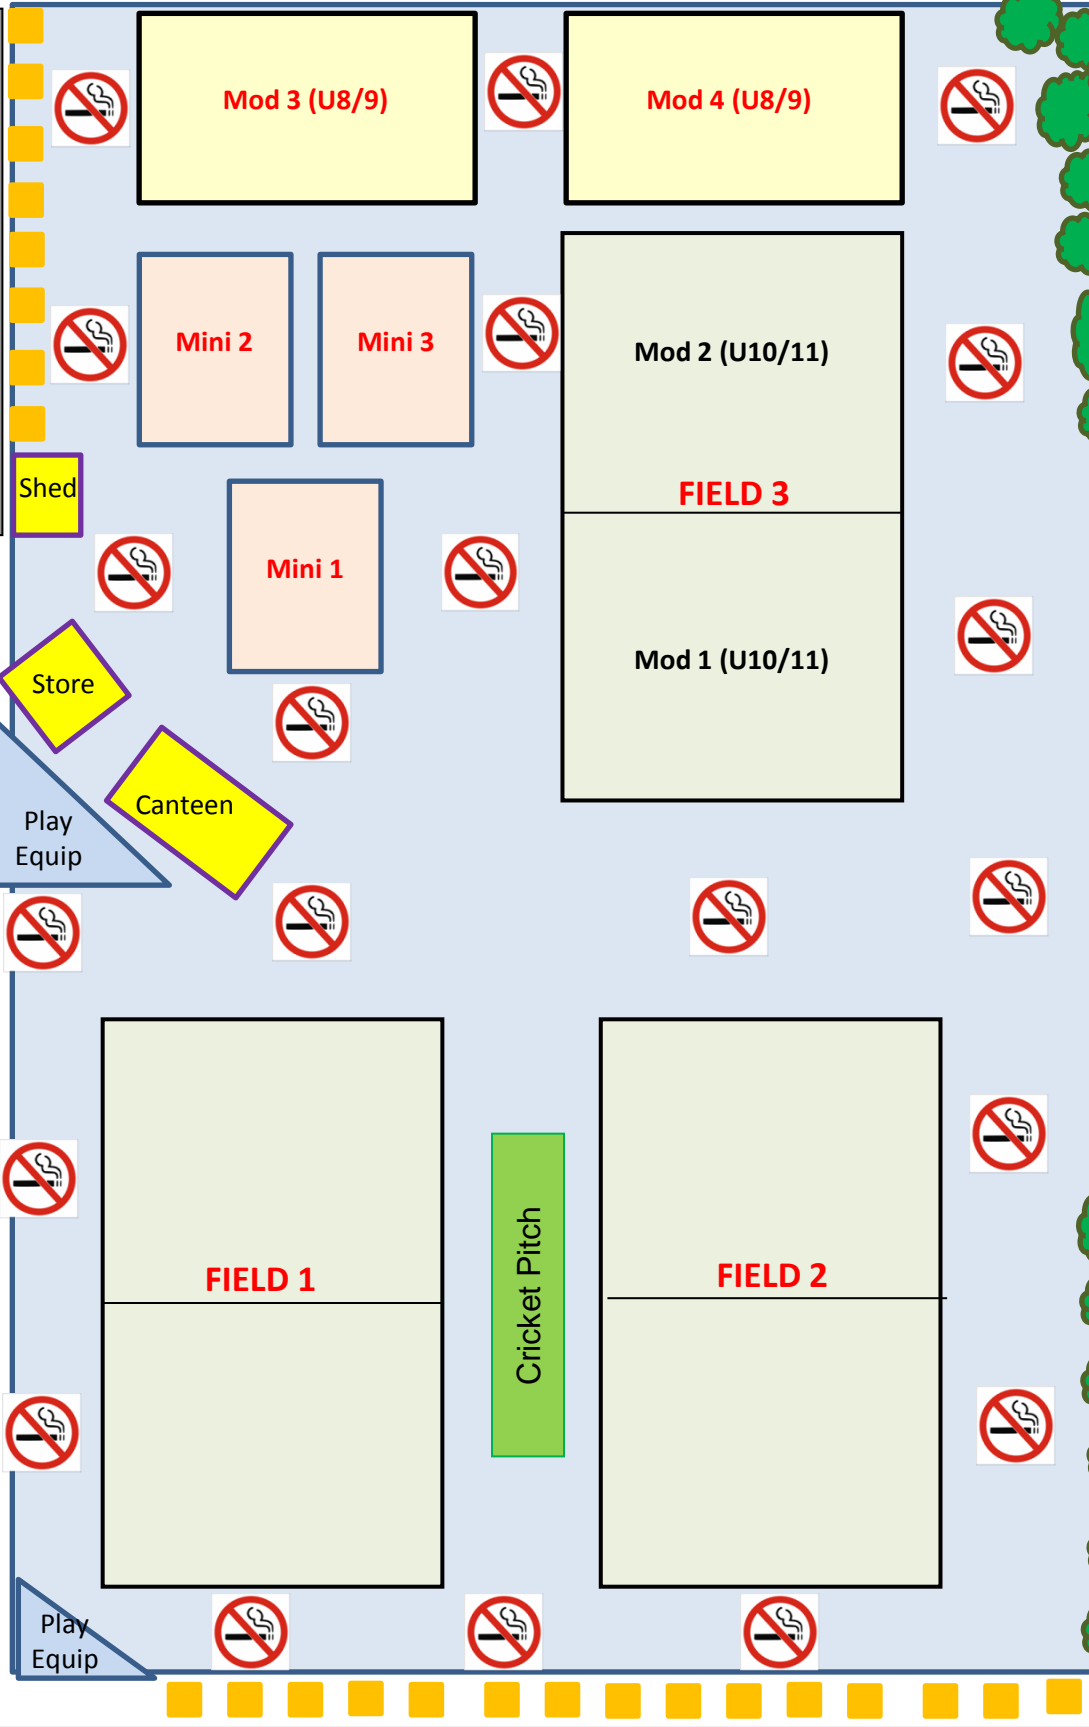

Within fenced area of complex

MULGOA RISE NON SMOKING AREAS

Car Park

Shed

Store

Play Equip

Canteen

Play Equip

Mod 3 (U8/9)

Mod 4 (U8/9)

Mini 2

Mini 3

Mini 1

Mod 2 (U10/11)

FIELD 3

Mod 1 (U10/11)

FIELD 1

Cricket Pitch

FIELD 2

Bradley Street

Parkway Ave